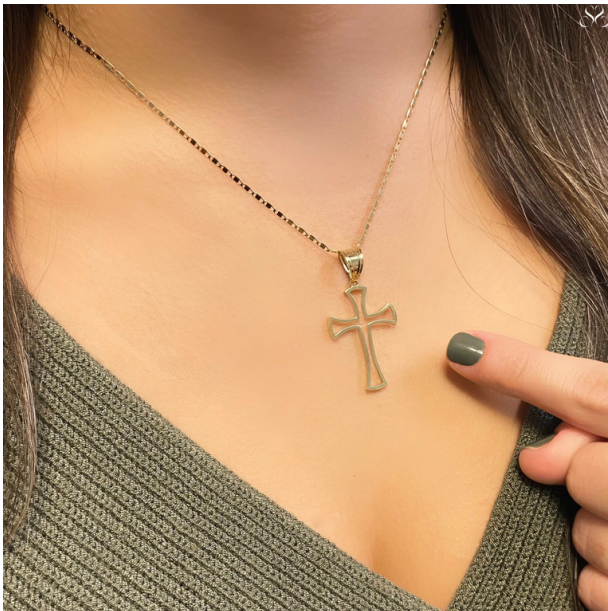

Holiday Edition
18K Gold

www.soulmate-jewelry.com
hello@soulmatejewelryus.com
+1 (407) 684-6191
[@soulmate.jewelry](https://www.instagram.com/soulmate.jewelry)

SOULMATE
By Sane Jewelry

SOULMATE
By Sane Jewelry

SOULMATE
By Sane Jewelry

SOULMATE
By Sane Jewelry

SOULMATE
By Sane Jewelry

Holiday Edition
18K Gold

www.soulmate-jewelry.com
hello@soulmatejewelryus.com
+1 (407) 684-6191
[@soulmate.jewelry](https://www.instagram.com/soulmate.jewelry)