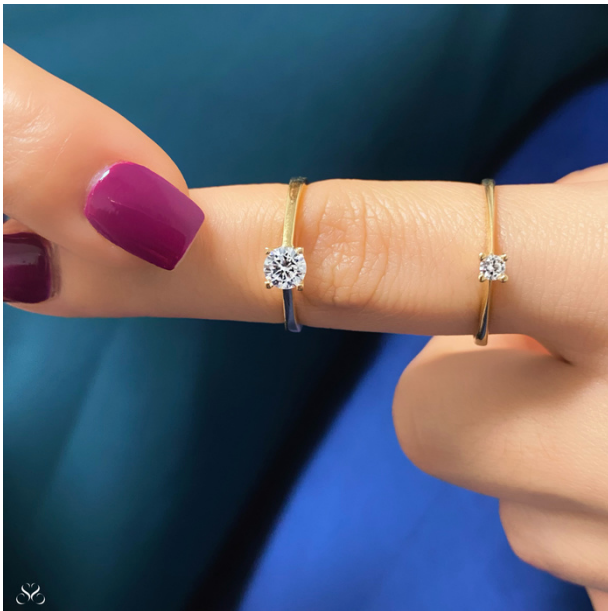

Holiday Edition
18K Gold

www.soulmate-jewelry.com
hello@soulmatejewelryus.com
+1 (407) 684-6191
[@soulmate.jewelry](https://www.instagram.com/soulmate.jewelry)

SOULMATE
By Sane Jewelry

SOULMATE
By Sane Jewelry

SOULMATE
By Sane Jewelry

SOULMATE
By Sane Jewelry

SOULMATE
By Sane Jewelry

Holiday Edition
18K Gold

www.soulmate-jewelry.com
hello@soulmatejewelryus.com
+1 (407) 684-6191
[@soulmate.jewelry](https://www.instagram.com/soulmate.jewelry)