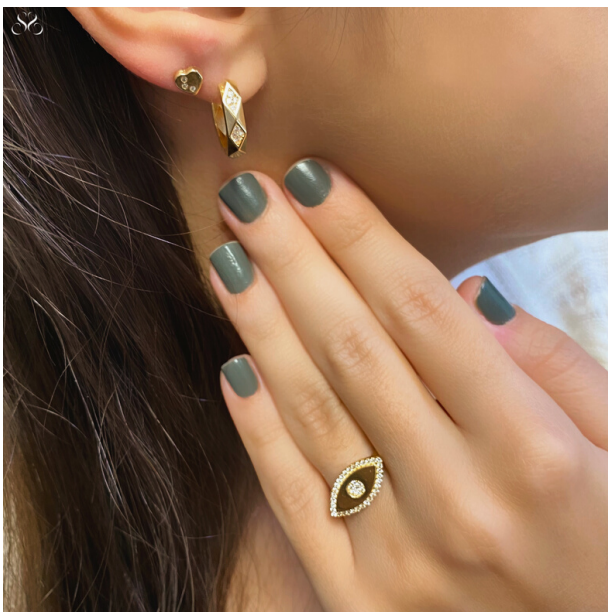

Holiday Edition
18K Gold

www.soulmate-jewelry.com
hello@soulmatejewelryus.com
+1 (407) 684-6191
[@soulmate.jewelry](https://www.instagram.com/soulmate.jewelry)

SOULMATE
By Sane Jewelry

SOULMATE
By Sane Jewelry

SOULMATE
By Sane Jewelry

SOULMATE
By Sane Jewelry

SOULMATE
By Sane Jewelry

Holiday Edition
18K Gold

www.soulmate-jewelry.com
hello@soulmatejewelryus.com
+1 (407) 684-6191
[@soulmate.jewelry](https://www.instagram.com/soulmate.jewelry)