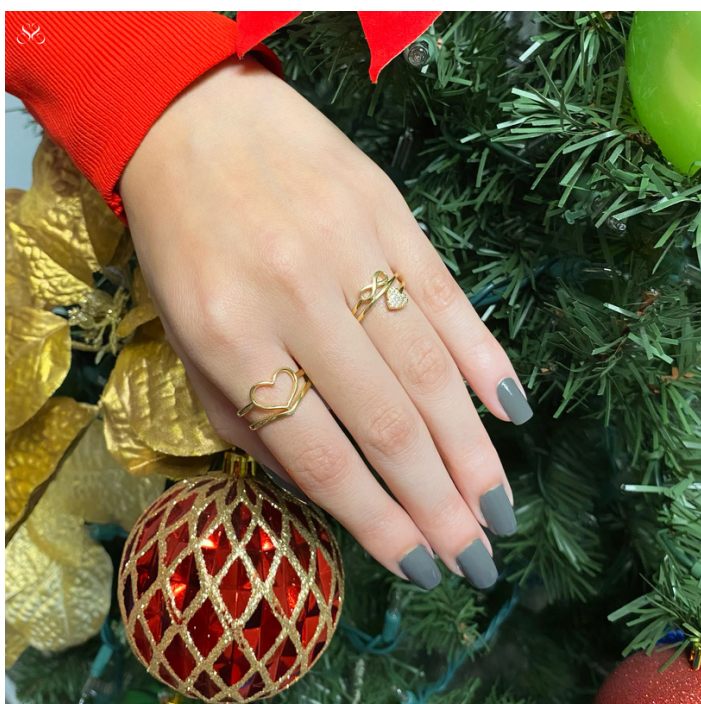

  
SOULMATE  
*By Sane Jewelry*

  
SOULMATE  
*By Sane Jewelry*

  
SOULMATE  
*By Sane Jewelry*

  
SOULMATE  
*By Sane Jewelry*

  
SOULMATE  
*By Sane Jewelry*

Christmas Edition  
18K Gold

[www.soulmate-jewelry.com](http://www.soulmate-jewelry.com)  
[hello@soulmatejewelryus.com](mailto:hello@soulmatejewelryus.com)  
+1 (407) 684-6191  
[@soulmate.jewelry](https://www.instagram.com/soulmate.jewelry)